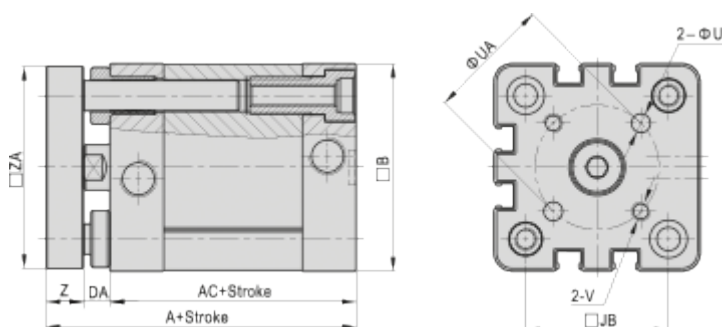

Data Sheet

Article number: 58TACE80020SG

Description: Compact cylinder,
ISO 21287 Db.act., W/magnet, Drejesikret, Ø80X20 mm

Measures

A = 12
B = 2.6
C = 6
D = 72
E = 95.5
E1 =
F = 8.5
G = G1/8"

H = 7
I = 20
J = M10 x 1,5
K = 16
L =
M = 54
N = 63
N2 = 77

O = 9
O1 =
O2 = 14
P = 17
P1 = 15
P2 = 2.6
Q = M12 x 1,75
Q1 = 12.5

R = 20
R1 = 6.1
S =
U1 = 65
U2 = 8
V = M8 x 1,25
W =